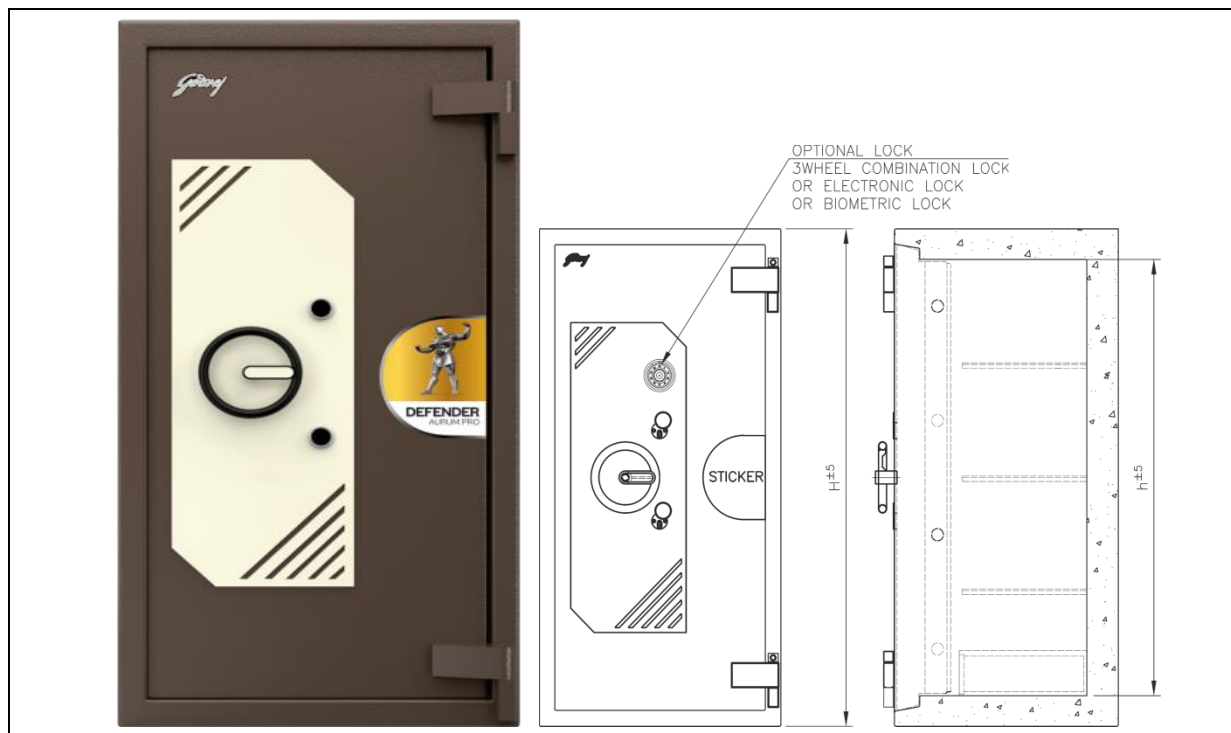

Godrej 61 Defender Aurum PRO

Door type-	Single Door
Brand-	Godrej
Weight-	1385
Capacity-	344 Ltr.
Lock type-	Dual Control
	High Precision
	8-Lever Locks
Safe Size(External)-	154.1(h)x77.5(w)x72(d)
Safe Size(Internal)-	135.1(h)x58.5(w)x43.6(d)
Number of Locks -	2 + Additional Bio metric
Shelves-	3 Shelves
Drawers-	2
Country of Origin-	Made in India

Godrej 49 Defender Aurum PRO

Door type-	Single Door
Brand-	Godrej
Weight-	1135
Capacity-	266 Ltr.
Lock type-	Dual Control
	High Precision
	8-Lever Locks
Safe Size(External)-	123.6(h)x77.5(w)x72(d)
Safe Size(Internal)-	104.6(h)x58.5(w)x43.6(d)
Number of Locks-	2
Shelves-	2 Shelves
Drawers-	2
Country of Origin-	Made in India

Godrej 41 Defender Aurum PRO

Door type-	Single Door
Brand-	Godrej
Weight-	800
Capacity-	137 Ltr.
Lock type-	Dual Control
	High Precision
	6-Lever Locks
Safe Size(External)-	103.2(h)x62.3(w)x66(d)
Safe Size(Internal)-	84.2(h)x43.3(w)x37.8(d)
Number of Locks-	1
Shelves-	1 Shelves
Drawers-	1
Country of Origin-	Made in India

Godrej 31 Defender Aurum PRO

Door type-	Single Door
Brand-	Godrej
Weight-	630
Capacity-	96 Ltr.
Lock type-	Dual Control
	High Precision
	6-Lever Locks
Safe Size(External)-	77.8(h)x62.3(w)x66(d)
Safe Size(Internal)-	58.8(h)x43.3(w)x37.8(d)
Number of Locks-	1
Shelves-	1 Shelves
Drawers-	1
Country of Origin-	Made in India